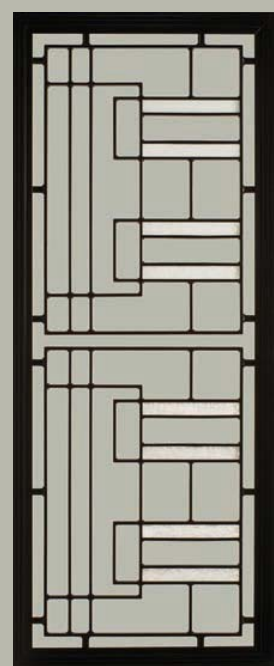

Passed Impact Test AS5041-2003
 Passed Lock and Hinge Test AS5041-2003
 Passed Australian Standard Sheer Test AS.5041
 Powder coated black
 Close up pictured above

Standard sizes: 2.0mm thick

750 x 2000mm
 900 x 2000mm
 1200 x 2000mm

Glass insert colour options:
 Teal Blue and Olive Green

SP67

Colonial Alu Mesh

SP65AB Black Glass

2 per door

SP65AB Rice paper Glass

2 per door

COLONIAL CASTINGS

HINGED DOORS

SP27AB

SP28AB

27M

27M2

28M

SP17
2 per door

SP36
2 per door

Photos for illustration purposes only.

FINISH COLOUR OPTIONS

Primrose
White
Black (Night Sky)
APO Grey
Bronze
Brown
Mist Green (Pale Eucalypt)
Heritage Green
Hawthorn Green
Mountain Blue (Deep Ocean)
Claret
Magnolia
Stone Beige
Pottery
Birch White
Doeskin
Notre Dame
Slate Grey (Woodland Grey)